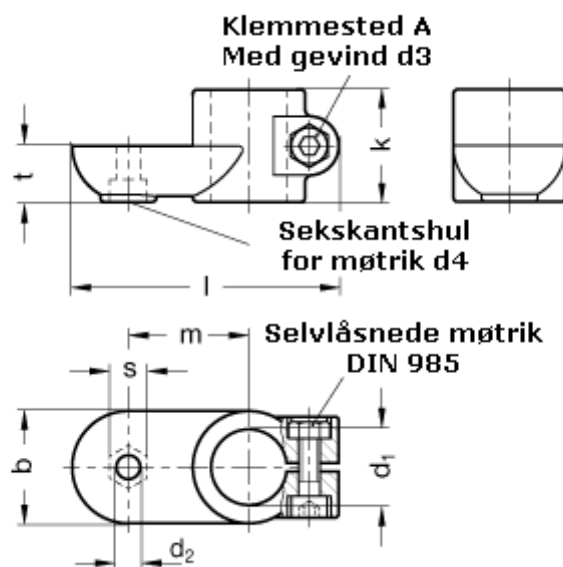

Article number: 20274B48IV2SW

Description: E+G Swivel clamp connector
GN274-B48-IV-2-SW

Measures

b = 65

s = 17

d1 = B48

t = 32.5

d2 = 10.5

d3 = M10

d4 = M10

k = 65

l = 148

m = 70